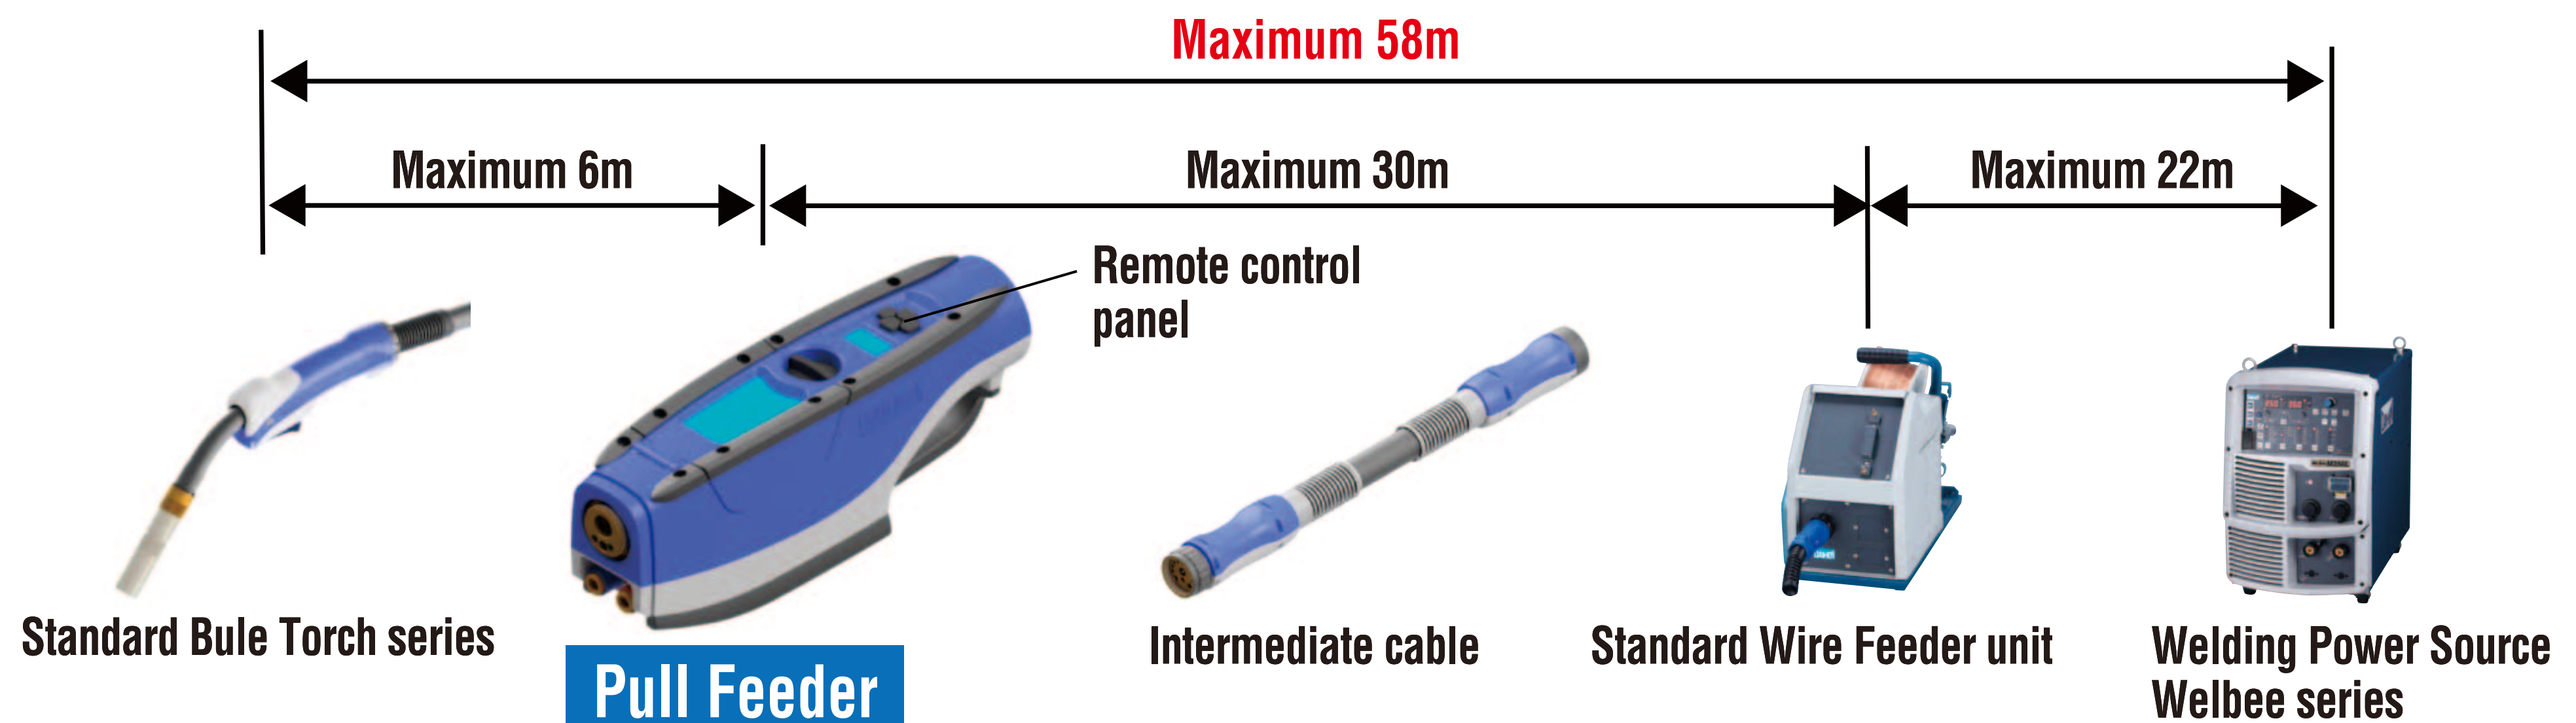

## Push-Pull Wire Feeding System (Pull Feeder)

### Pull Feeder

Possible maximum upto 58m extension from power source

### Easy Handling and Strong Construction

The Sledge shape will help for easy turning and bump.  
With double shield cover will make strong construction.

Sledge shape