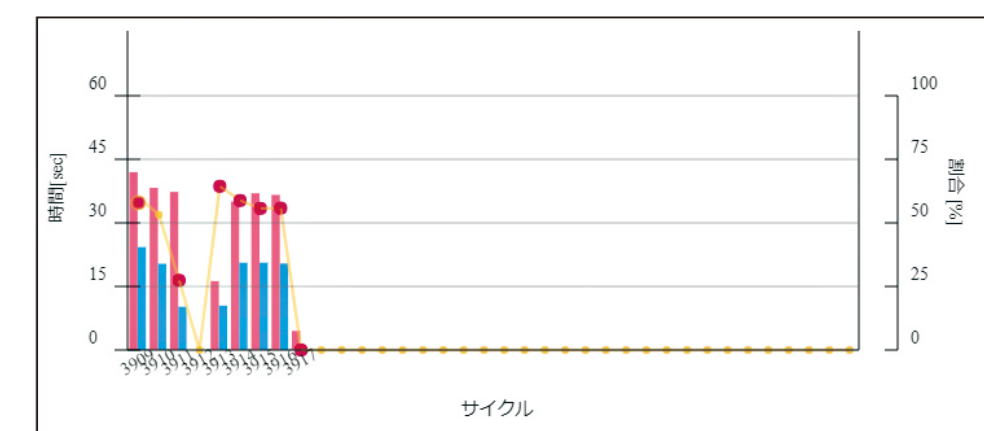

Performing situation monitor