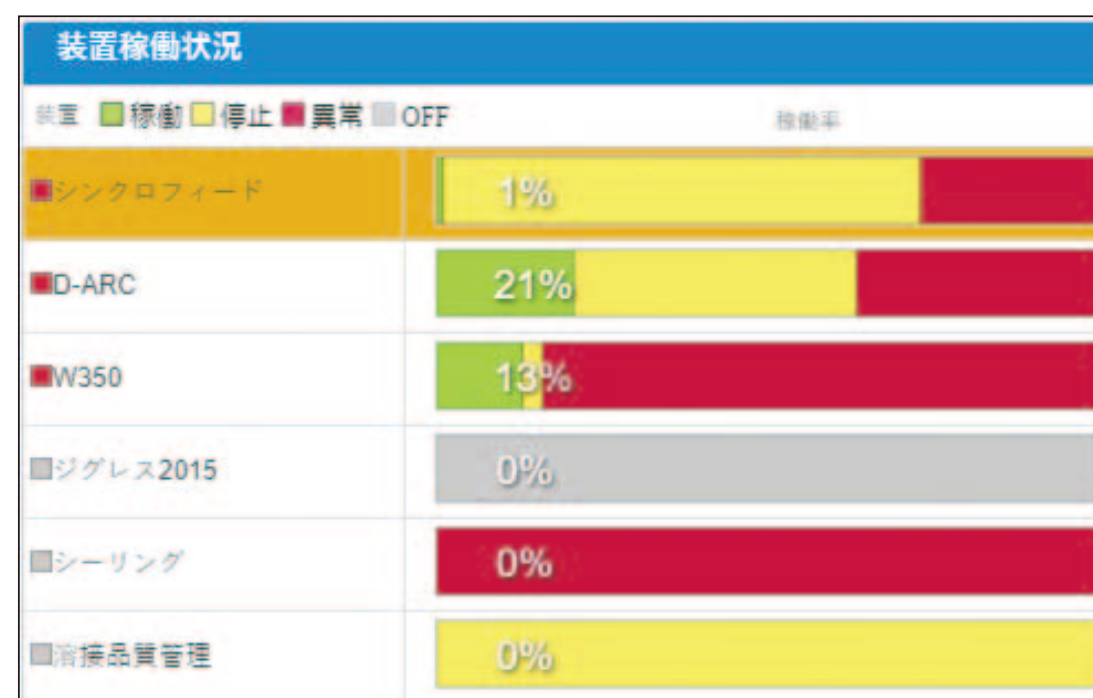

Support for Smooth Construction Control and Maintenance without Clarification for Manufacturing

Clarification of Welding quality

Tracing of detailed production data such as Welding current, confirming the products quality compared with mother facility.

Welding waveform

Clarification for performing situation

Monitoring the robot performing situation at real time and grasping of product situation.

Robot performing ratio monitor

Robot performing monitor

Clarification for conservation information