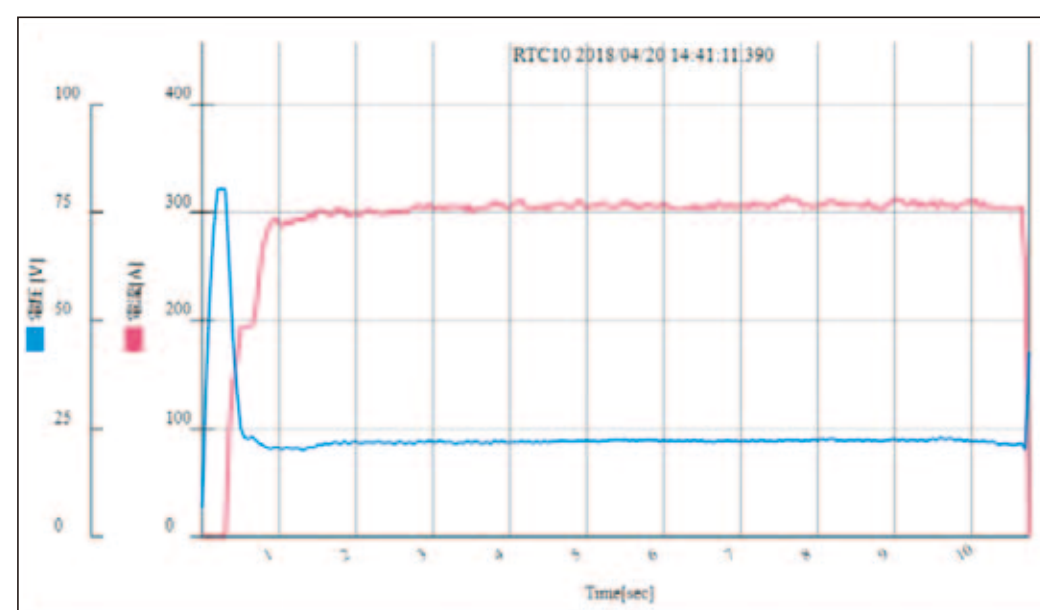

Support for Smooth Construction Control and Maintenance without Clarification for Manufacturing

Clarification of Welding quality

Tracing of detailed production data such as Welding current, confirming the products quality compared with mother facility.

Welding waveform

Clarification for performing situation

Monitoring the robot performing situation at real time and grasping of product situation.

Robot performing ratio monitor

Robot performing monitor

Clarification for conservation information

Abnormal situation monitor

Performing situation monitor